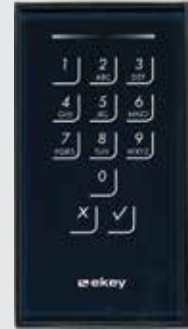

Ekey Black

KP3