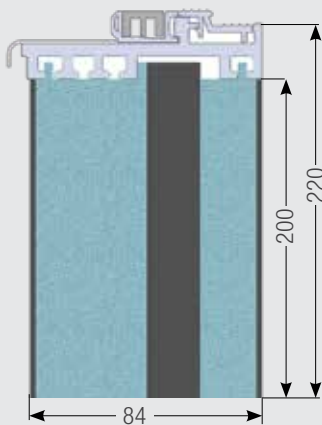

### ✓ Add-on bottom profiles

Available heights:  
20 mm, 58 mm and 125 mm