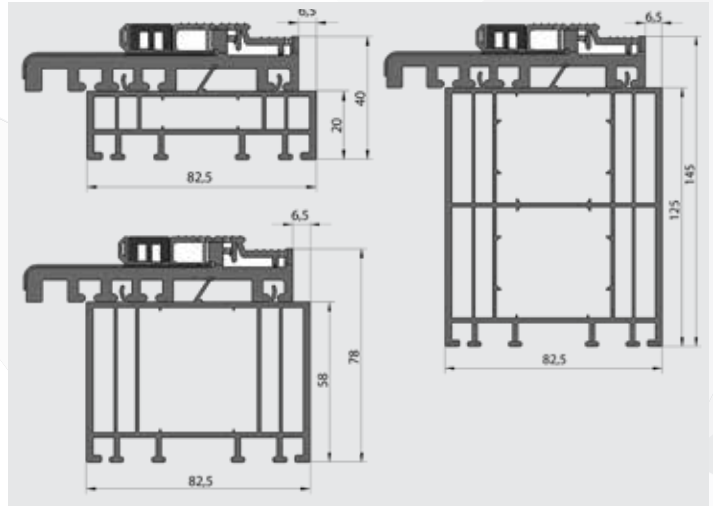

### ✓ Add-on bottom profiles

Available heights:  
20 mm, 58 mm and 125 mm