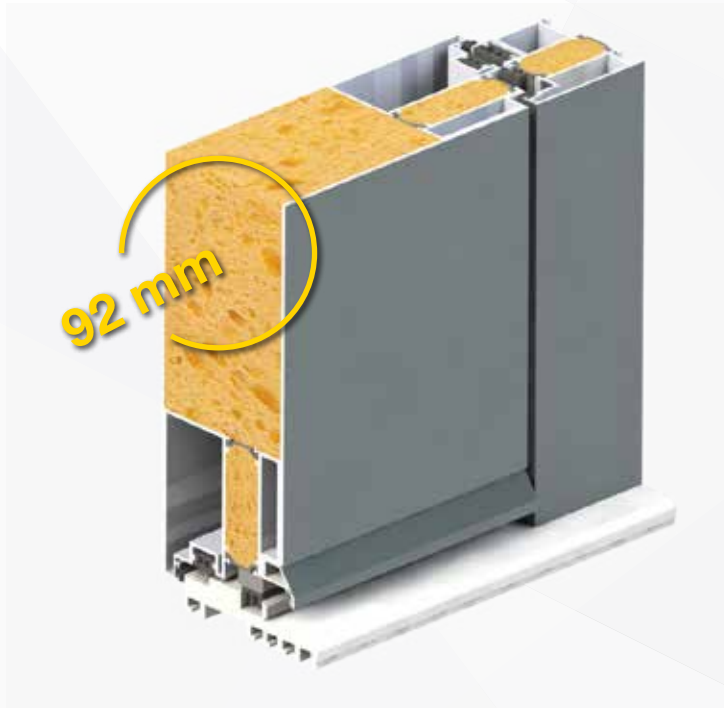

Frame is made of aluminium profiles with thermal break. Leaf's outside skin - 2.5 mm thick aluminium sheets.

Thermal insulation - freon free PU foam.

Triple all round perimeter rubber weather sealing.

Made to order up to 1250 mm wide & 2250 mm high. For bigger sizes consult manufacturer.

RD80

Thermal transmittance

U value

0.69 W/m²K

Safety resistance class

EN 12519

RC 3*

Wind resistance class

EN 12207:199-11

3

Rain resistance class

EN 12208:199-11

6A

Sound reduction

EN 717-1:2013

-32 Db

*optional, standard RC2