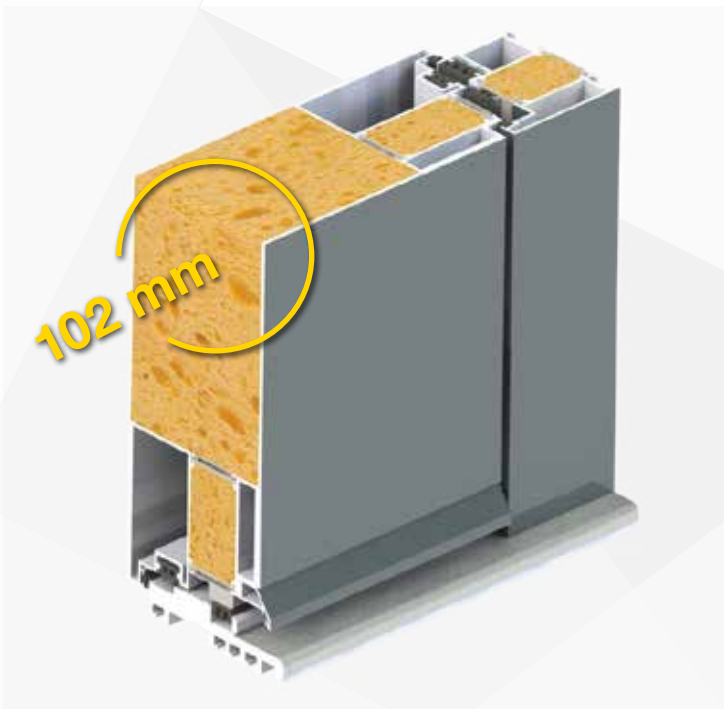

Hi-end durable magnetic 'pop-up' threshold.
Opening inside and outside (optional).

All windows and sidelights are triple glazed with safety glass. Lots of decorative glazing options available including individual design.

Ryterna entrance doors are made to resist the elements and certified by IFT testing institute in Rosenheim, Germany.

RD100

RC 3

Thermal transmittance
U value

0.65 W/m²K

Safety resistance class
EN 12519

RC 3*

Wind resistance class
EN 12207:199-11

3

Rain resistance class
EN 12208:199-11

6A

Sound reduction
EN 717-1:2013

-32 Db

*optional, standard RC2